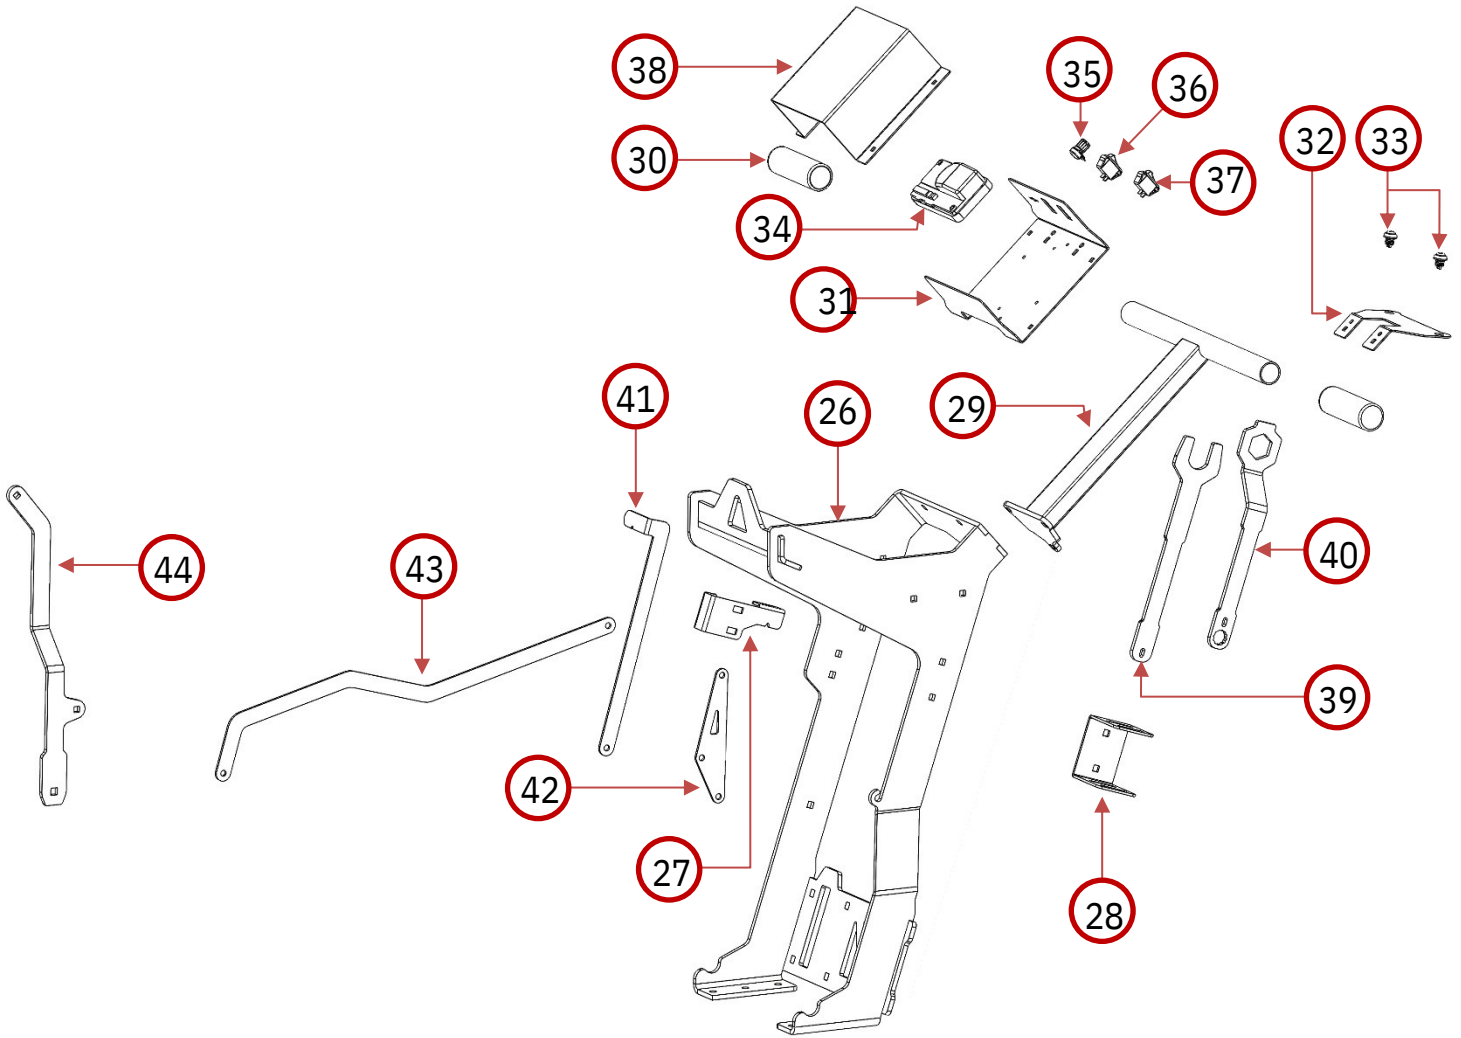

GorillaConcreteTools

GS-300 Early Entry

Product Manual

Parts Diagram

Part Number	Description
GS300 - 1	Saw Base
GS300 - 2	Front Wheel Mount
GS300 - 3	4" Wheel
GS300 - 4	Motor Plate
GS300 - 5	Motor Plate Bearing
GS300 - 6	Shaft Bearing
GS300 - 7	Blade Shaft
GS300 - 8	Blade Shaft Spacer
GS300 - 9	Blade Shaft Key
GS300 - 10	Sheave Bushing
GS300 - 11	Blade Shaft Sheave
GS300 - 12	Drive Belt

GS300 - 13	Engine
GS300 - 14	Drive Sheave
GS300 - 15	Alternator mounting Plate
GS300 - 16	Alternator
GS300 - 17	Alternator Drive Belt (Not Pictured)
GS300 - 18	Belt Guard
GS300 - 19	Lift/Lower Handle
GS300 - 20	Depth Stop Backer Plate
GS300 - 21	Depth Stop
GS300 - 22	Blade Clamp
GS300 - 23	Blade Shaft Nut
GS300 - 24	Engine Shaft Key (Not Pictured)

Part Number	Description
GS300 - 26	Handle Upright
GS300 - 27	Lift Handle Lock
GS300 - 28	Wrench Holder
GS300 - 29	Handle
GS300 - 30	Handle Grip
GS300 - 31	Electronics Mount
GS300 - 32	Thumb Switch Mount
GS300 - 33	Thumb Switch (sold individually)
GS300 - 34	Controller
GS300 - 35	Potentiometer
GS300 - 36	Reverse Switch

Part Number	Description
GS300 - 49	Electric Drive Motor Plate
GS300 - 50	Wheel Shaft
GS300 - 51	Wheel Shaft Sprocket
GS300 - 52	Wheel Shaft Bearing
GS300 - 53	Drive Motor
GS300 - 54	Drive Pulley
GS300 - 55	Drive Chain
GS300 - 56	Chain Cover
GS300 - 57	Foot Peg
GS300 - 58	Wheel Hub