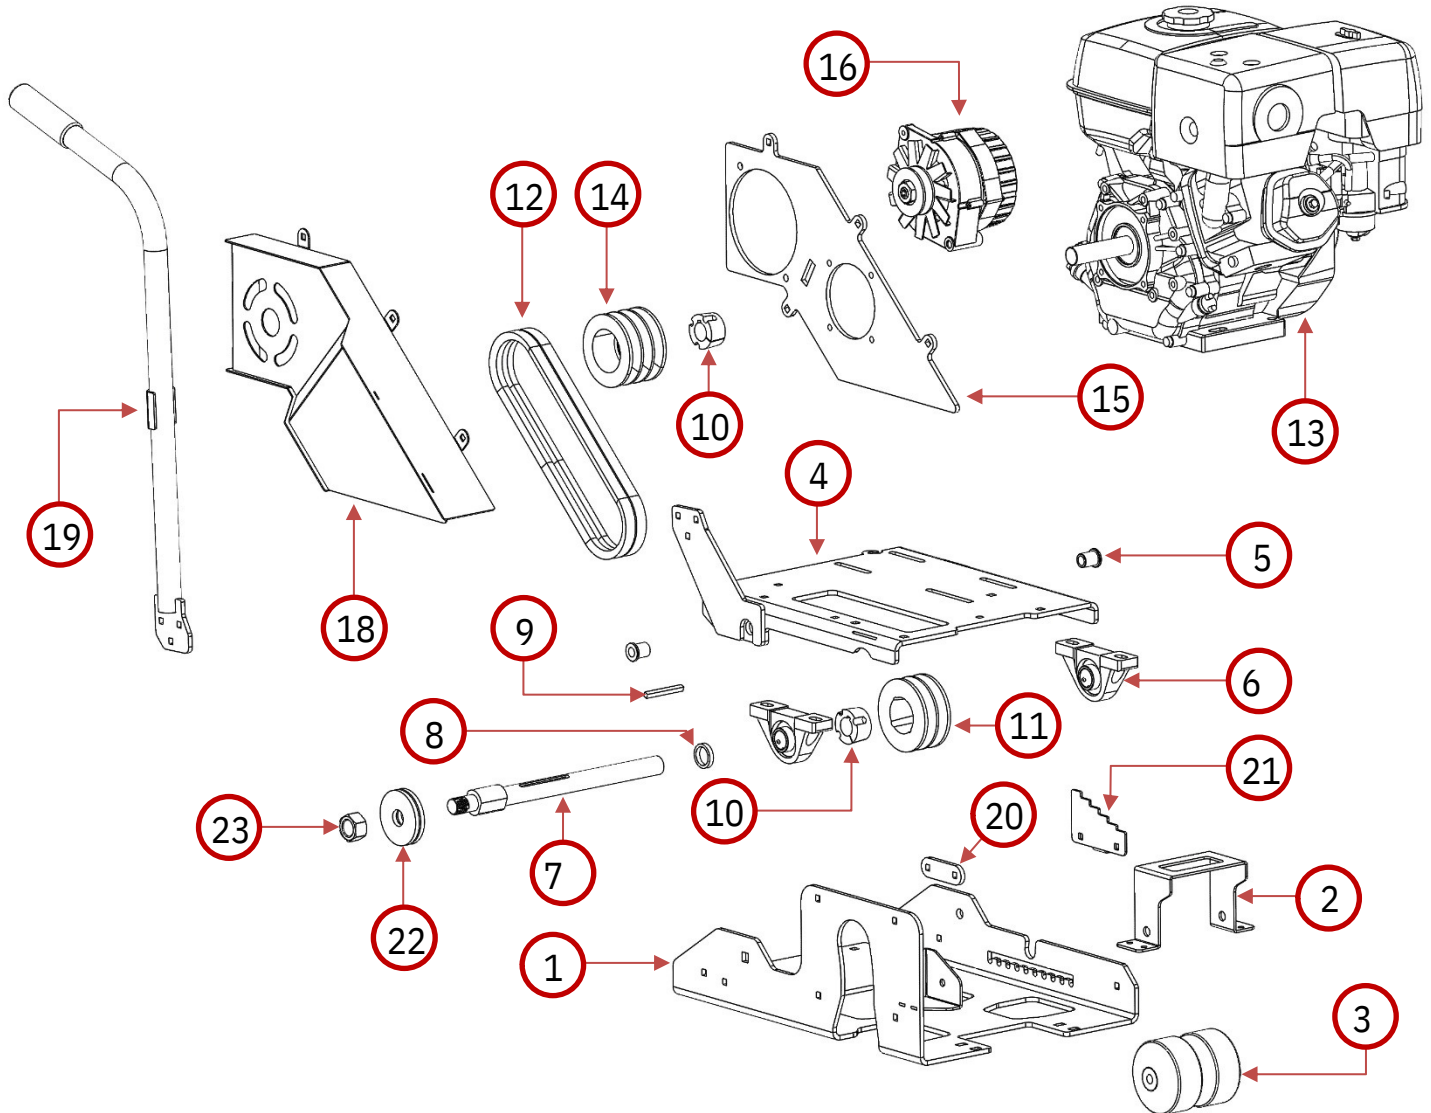

GorillaConcreteTools

GS-300 Early Entry

Product Manual

Parts Diagram

Part Number	Description
GS300 - 1	Saw Base
GS300 - 2	Front Wheel Mount
GS300 - 3	4" Wheel
GS300 - 4	Motor Plate
GS300 - 5	Motor Plate Bearing
GS300 - 6	Shaft Bearing
GS300 - 7	Blade Shaft
GS300 - 8	Blade Shaft Spacer
GS300 - 9	Blade Shaft Key
GS300 - 10	Sheave Bushing
GS300 - 11	Blade Shaft Sheave
GS300 - 12	Drive Belt

GS300 - 13	Engine
GS300 - 14	Drive Sheave
GS300 - 15	Alternator mounting Plate
GS300 - 16	Alternator
GS300 - 17	Alternator Drive Belt (Not Pictured)
GS300 - 18	Belt Guard
GS300 - 19	Lift/Lower Handle
GS300 - 20	Depth Stop Backer Plate
GS300 - 21	Depth Stop
GS300 - 22	Blade Clamp
GS300 - 23	Blade Shaft Nut
GS300 - 24	Engine Shaft Key (Not Pictured)

Part Number	Description
GS300 - 26	Handle Upright
GS300 - 27	Lift Handle Lock
GS300 - 28	Wrench Holder
GS300 - 29	Handle
GS300 - 30	Handle Grip
GS300 - 31	Electronics Mount
GS300 - 32	Thumb Switch Mount
GS300 - 33	Thumb Switch (sold individually)
GS300 - 34	Controller
GS300 - 35	Potentiometer
GS300 - 36	Reverse Switch

Part Number	Description
GS300 - 49	Electric Drive Motor Plate
GS300 - 50	Wheel Shaft
GS300 - 51	Wheel Shaft Sprocket
GS300 - 52	Wheel Shaft Bearing
GS300 - 53	Drive Motor
GS300 - 54	Drive Pulley
GS300 - 55	Drive Chain
GS300 - 56	Chain Cover
GS300 - 57	Foot Peg
GS300 - 58	Wheel Hub