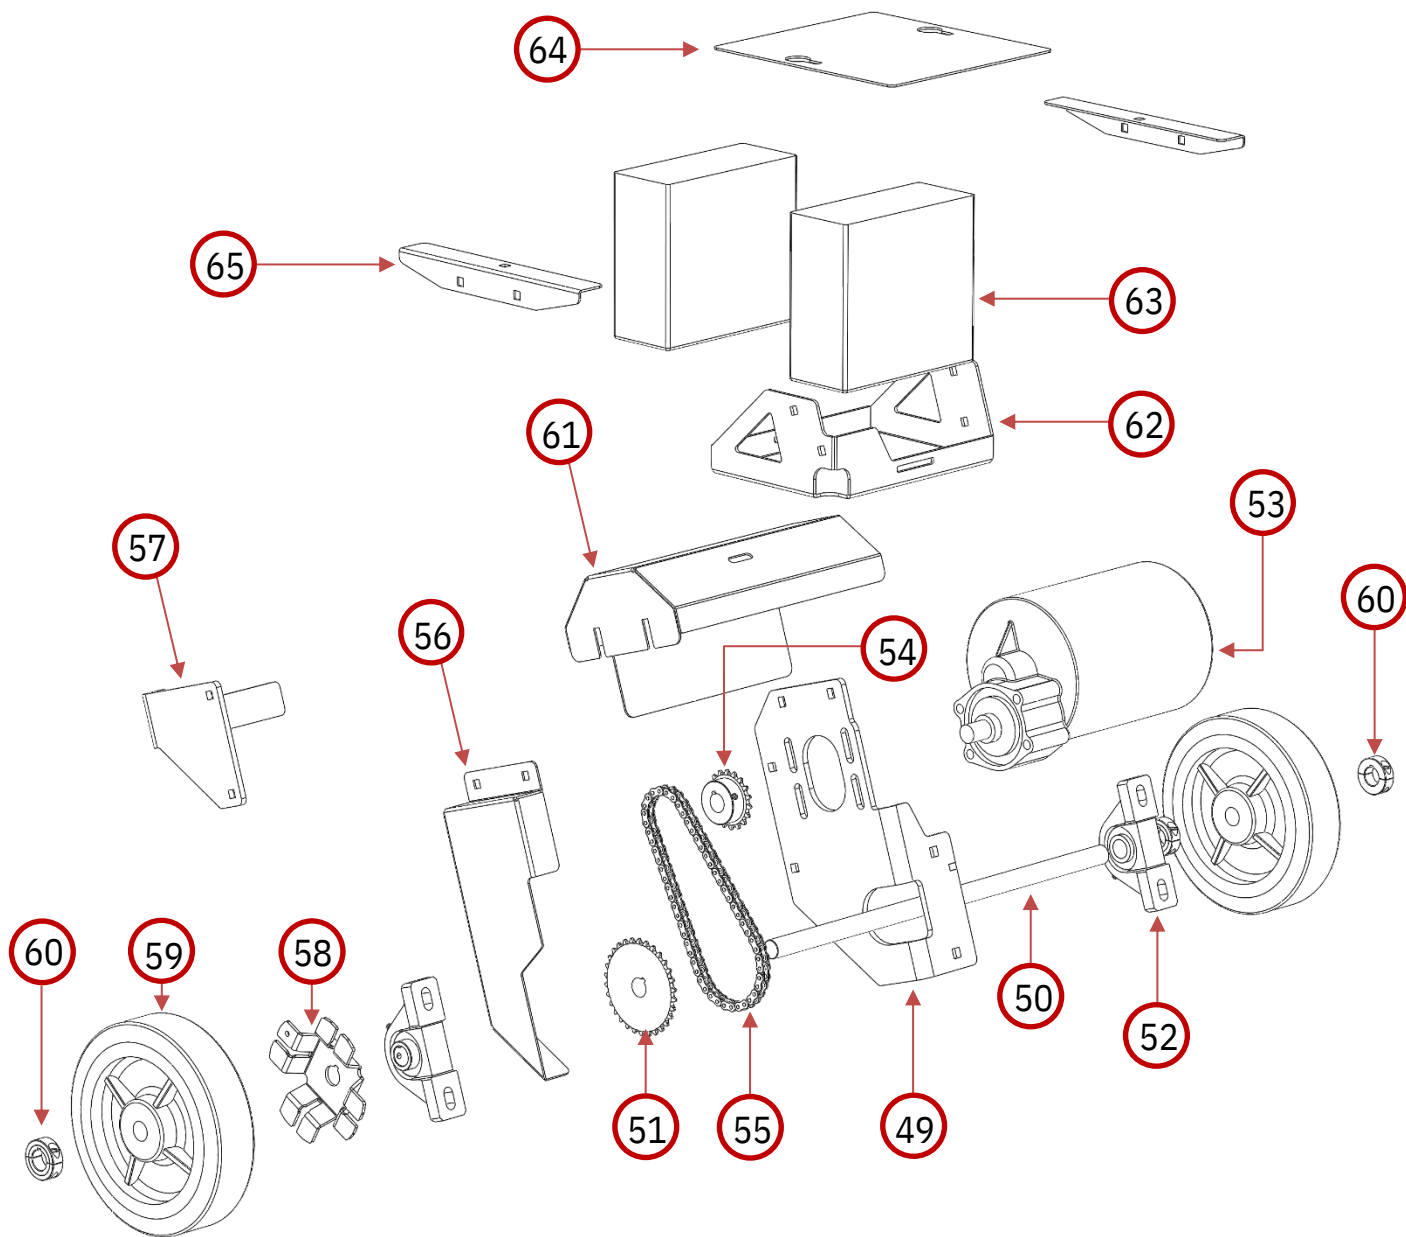

GorillaConcreteTools

GS-300 Early Entry

Product Manual

Parts Diagram

Part Number	Description
GS300 - 1	Saw Base
GS300 - 2	Front Wheel Mount
GS300 - 3	4" Wheel
GS300 - 4	Motor Plate
GS300 - 5	Motor Plate Bearing
GS300 - 6	Shaft Bearing
GS300 - 7	Blade Shaft
GS300 - 8	Blade Shaft Spacer
GS300 - 9	Blade Shaft Key
GS300 - 10	Sheave Bushing
GS300 - 11	Blade Shaft Sheave
GS300 - 12	Drive Belt

GS300 - 13	Engine
GS300 - 14	Drive Sheave
GS300 - 15	Alternator mounting Plate
GS300 - 16	Alternator
GS300 - 17	Alternator Drive Belt (Not Pictured)
GS300 - 18	Belt Guard
GS300 - 19	Lift/Lower Handle
GS300 - 20	Depth Stop Backer Plate
GS300 - 21	Depth Stop
GS300 - 22	Blade Clamp
GS300 - 23	Blade Shaft Nut
GS300 - 24	Engine Shaft Key (Not Pictured)

Part Number	Description
GS300 - 26	Handle Upright
GS300 - 27	Lift Handle Lock
GS300 - 28	Wrench Holder
GS300 - 29	Handle
GS300 - 30	Handle Grip
GS300 - 31	Electronics Mount
GS300 - 32	Thumb Switch Mount
GS300 - 33	Thumb Switch (sold individually)
GS300 - 34	Controller
GS300 - 35	Potentiometer
GS300 - 36	Reverse Switch

Part Number	Description
GS300 - 49	Electric Drive Motor Plate
GS300 - 50	Wheel Shaft
GS300 - 51	Wheel Shaft Sprocket
GS300 - 52	Wheel Shaft Bearing
GS300 - 53	Drive Motor
GS300 - 54	Drive Pulley
GS300 - 55	Drive Chain
GS300 - 56	Chain Cover
GS300 - 57	Foot Peg
GS300 - 58	Wheel Hub