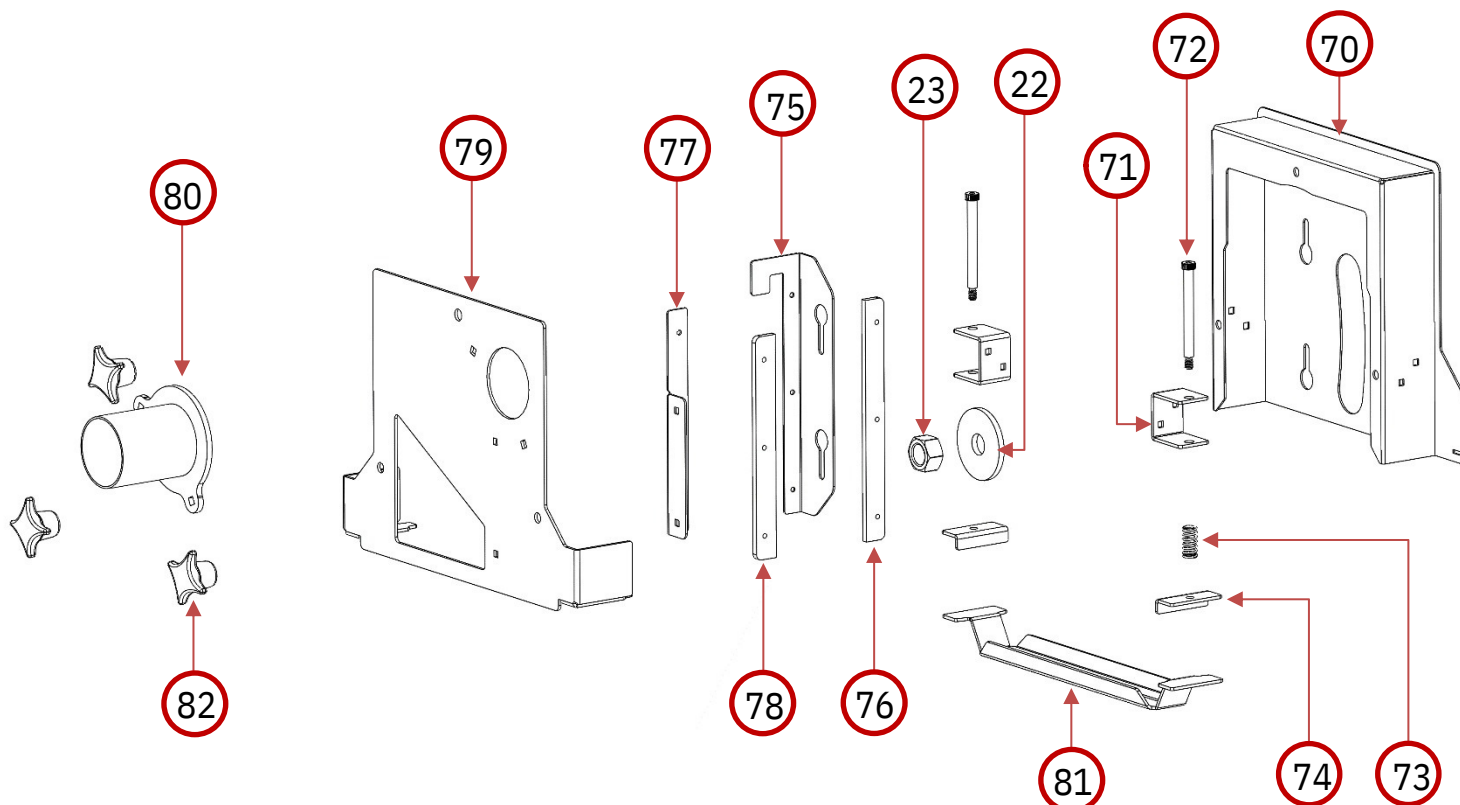

GS-300 Early Entry Dust Box

Part Number	Description
GS300 - 70	Dust Box
GS300 - 71	Tensioner Slide Mount
GS300 - 72	Tensioner Slide
GS300 - 73	Skid Plate Tensioning Spring
GS300 - 74	Skid Plate Tensioner
GS300 - 75	Dust Box Internal Baffle
GS300 - 76	Internal Baffle Plate
GS300 - 77	Dust Box Door Baffle
GS300 - 78	Door Baffle Plate
GS300 - 79	Dust Box Door
GS300 - 80	Dust Port
GS300 - 81	Skid Plate
GS300 - 82	4-arm Knob
GS300 - 83	Dust Port Block Off Plate (Not Pictured)
GS300 - 84	Complete Dust Box Assembly